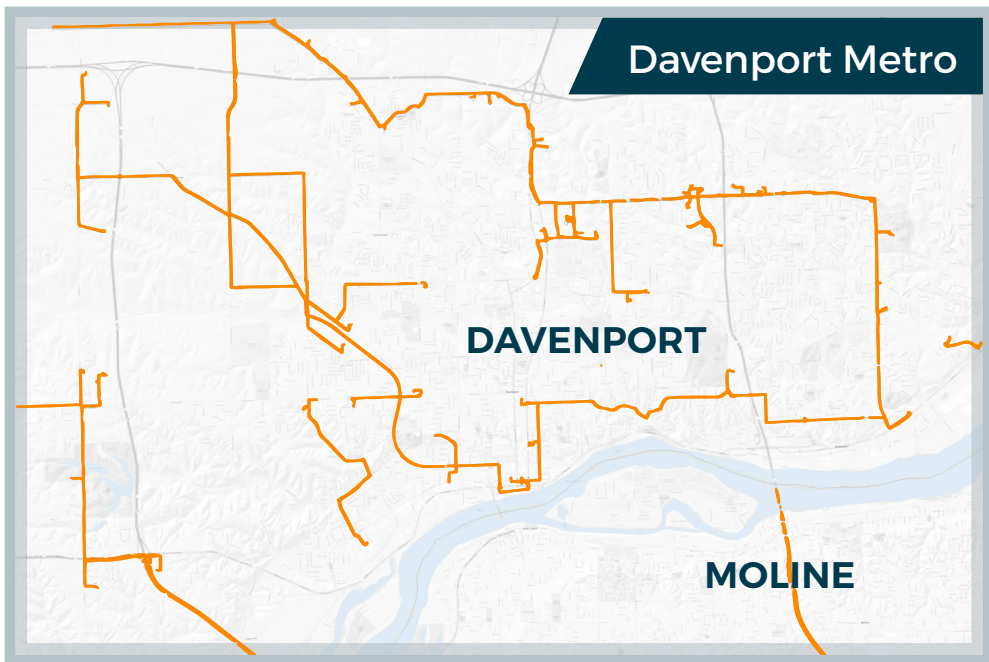

METRO NETWORK MAPS

7760 Office Plaza Dr S, West Des Moines, IA 50266
Aureon.com | 888-387-5670

AUREON.COM

Connect with AUREON. **Connect with SOLUTIONS.**

AUREON[®]