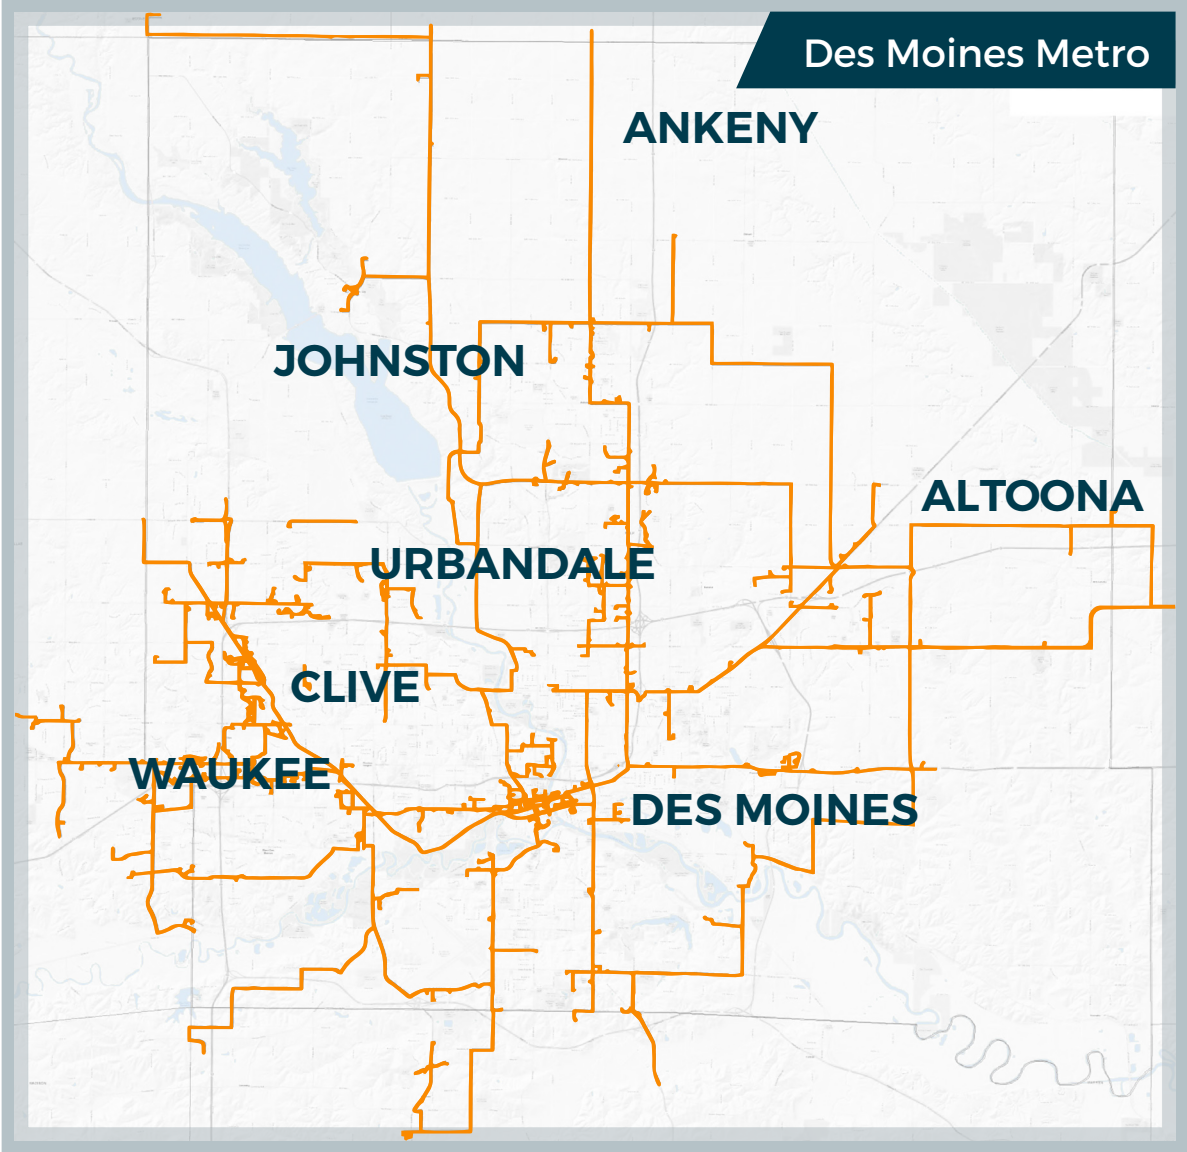

METRO NETWORK MAPS

7760 Office Plaza Dr S, West Des Moines, IA 50266
Aureon.com | 888-387-5670

AUREON.COM

Connect with AUREON. **Connect with SOLUTIONS.**

AUREON[®]