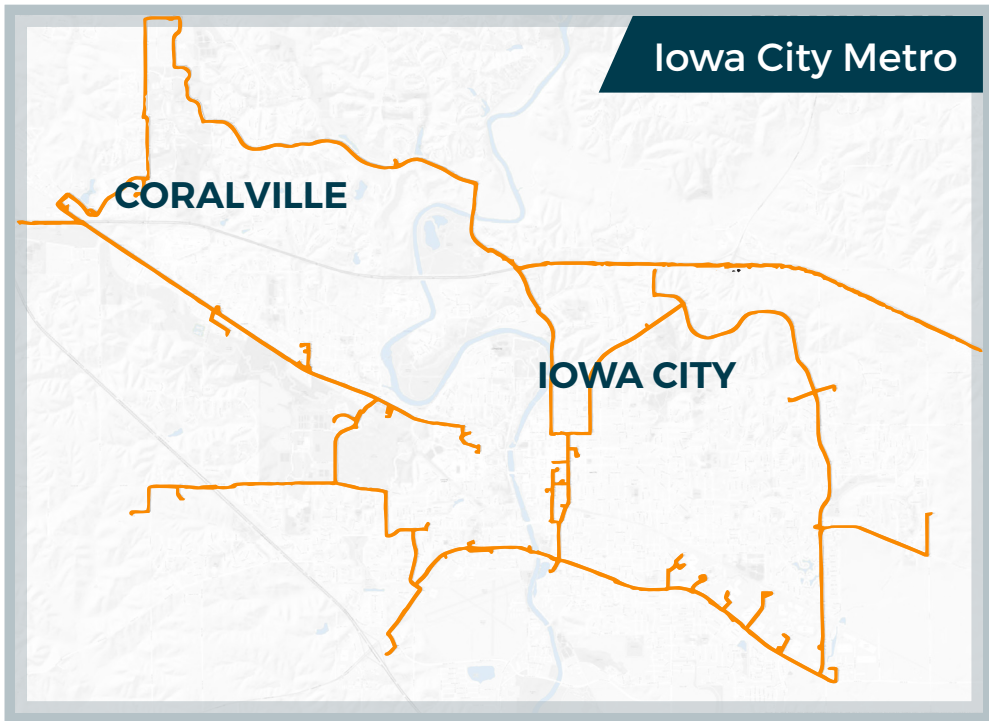

METRO NETWORK MAPS

7760 Office Plaza Dr S, West Des Moines, IA 50266
Aureon.com | 888-387-5670

AUREON.COM

Connect with AUREON. **Connect with SOLUTIONS.**

AUREON[®]